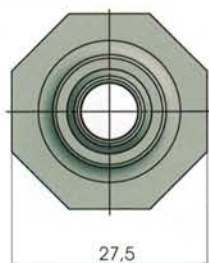

Tappo OUT

Cap OUT

Misure in millimetri - Dimensions in millimeters

Esempio di connessioni assemblate

Example of fittings assembled

Serie R - Universale - Connessioni

R Series - Universal - Connections

1/2" M IN

1/2" M OUT

Misure in millimetri - Dimensions in millimeters

3/4" M IN

3/4" M OUT

Misure in millimetri - Dimensions in millimeters

Serie R - Universale - Connessioni

R Series - Universal - Connections

3/4" F IN

3/4" F OUT

Misure in millimetri - Dimensions in millimeters

JG 8 mm IN

JG 8 mm OUT

Misure in millimetri - Dimensions in millimeters

Serie R - Universale - Connessioni

R Series - Universal - Connections

JG 10 mm IN

JG 10 mm OUT

Misure in millimetri - Dimensions in millimeters

PG 10 mm IN

PG 10 mm OUT

Misure in millimetri - Dimensions in millimeters

Serie R - Universale - Connesioni

R Series - Universal - Connections

PG 16 mm IN