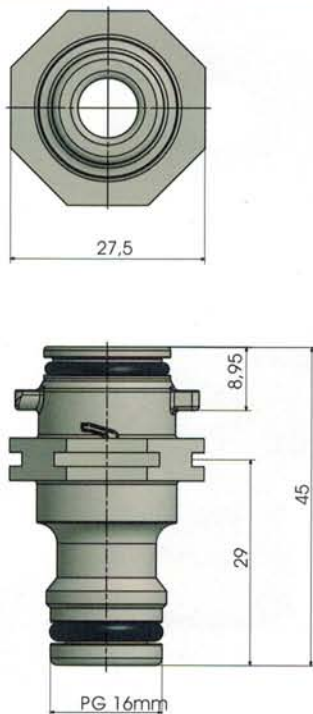

1/2" M OUT

Misure in millimetri - Dimensions in millimeters

3/4" M IN

3/4" M OUT

Misure in millimetri - Dimensions in millimeters

Serie R - Universale - Connessioni

R Series - Universal - Connections

3/4" F IN

3/4" F OUT

Misure in millimetri - Dimensions in millimeters

JG 8 mm IN

JG 8 mm OUT

Misure in millimetri - Dimensions in millimeters

Serie R - Universale - Connessioni

R Series - Universal - Connections

JG 10 mm IN

JG 10 mm OUT

Misure in millimetri - Dimensions in millimeters

PG 10 mm IN

PG 10 mm OUT

Misure in millimetri - Dimensions in millimeters

Serie R - Universale - Connesioni

R Series - Universal - Connections

PG 16 mm IN

PG 16 mm OUT

Misure in millimetri - Dimensions in millimeters

Raccordo a T

T-fitting

Raccordo a L

L-fitting

Misure in millimetri - Dimensions in millimeters