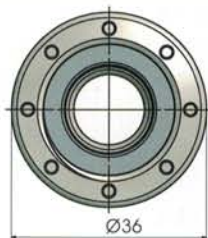

Tappo OUT

Cap OUT

Misure in millimetri - Dimensions in millimeters

Esempio di connessioni assemblate

Example of fittings assembled

Serie R - Universale - Connessioni

R Series - Universal - Connections

1/2" M IN

1/2" M OUT

Misure in millimetri - Dimensions in millimeters

3/4" M IN

3/4" M OUT

Misure in millimetri - Dimensions in millimeters

Serie R - Universale - Connessioni

R Series - Universal - Connections

3/4" F IN

3/4" F OUT

Misure in millimetri - Dimensions in millimeters

JG 8 mm IN

JG 8 mm OUT

Misure in millimetri - Dimensions in millimeters

Serie R - Universale - Connessioni

R Series - Universal - Connections

JG 10 mm IN

JG 10 mm OUT

Misure in millimetri - Dimensions in millimeters

PG 10 mm IN

PG 10 mm OUT

Misure in millimetri - Dimensions in millimeters

Serie R - Universale - Connesioni

R Series - Universal - Connections

PG 16 mm IN