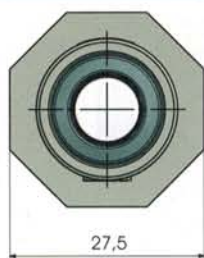

Tappo OUT

Cap OUT

Misure in millimetri - Dimensions in millimeters

Esempio di connessioni assemblate

Example of fittings assembled

Serie R - Universale - Connessioni

R Series - Universal - Connections

1/2" M IN

1/2" M OUT

Misure in millimetri - Dimensions in millimeters

3/4" M IN

3/4" M OUT

Misure in millimetri - Dimensions in millimeters

Serie R - Universale - Connessioni

R Series - Universal - Connections

3/4" F IN

3/4" F OUT

Misure in millimetri - Dimensions in millimeters

JG 8 mm IN

JG 8 mm OUT

Misure in millimetri - Dimensions in millimeters

Serie R - Universale - Connessioni

R Series - Universal - Connections

JG 10 mm IN

JG 10 mm OUT

Misure in millimetri - Dimensions in millimeters

PG 10 mm IN

PG 10 mm OUT

Misure in millimetri - Dimensions in millimeters

Serie R - Universale - Connesioni

R Series - Universal - Connections

PG 16 mm IN