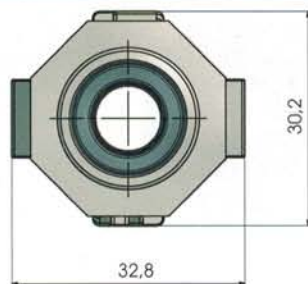

1/2" M OUT

Misure in millimetri - Dimensions in millimeters

3/4" M IN

3/4" M OUT

Misure in millimetri - Dimensions in millimeters

Serie R - Universale - Connessioni

R Series - Universal - Connections

3/4" F IN

3/4" F OUT

Misure in millimetri - Dimensions in millimeters

JG 8 mm IN

JG 8 mm OUT

Misure in millimetri - Dimensions in millimeters

Serie R - Universale - Connessioni

R Series - Universal - Connections

JG 10 mm IN

JG 10 mm OUT

Misure in millimetri - Dimensions in millimeters

PG 10 mm IN

PG 10 mm OUT

Misure in millimetri - Dimensions in millimeters

Serie R - Universale - Connesioni

R Series - Universal - Connections

PG 16 mm IN

PG 16 mm OUT

Misure in millimetri - Dimensions in millimeters

Raccordo a T

T-fitting

Raccordo a L

L-fitting

Misure in millimetri - Dimensions in millimeters