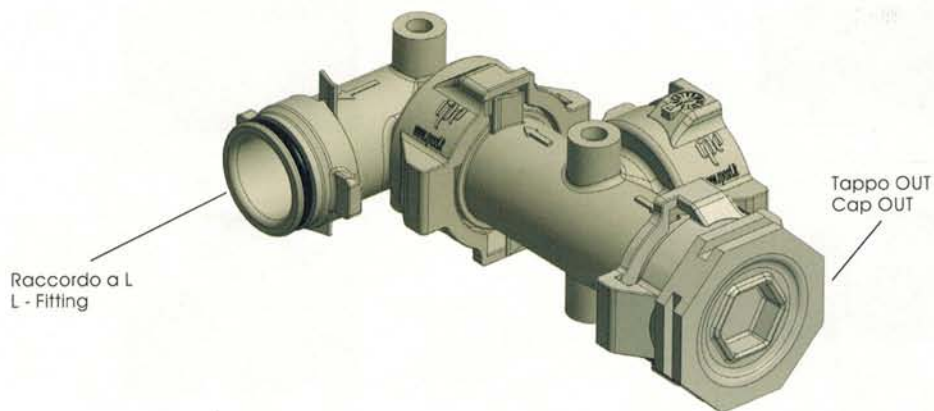

Serie R - Universale - Connessioni

R Series - Universal - Connections

Magnetventile
Druckschalter
Aquaristik
CO2 Technik

24 Stunden für Sie da www.us-aquaristikshop.com
www.magnetventile-shop.de

Tappo IN

Cap IN

Tappo OUT

Cap OUT

Misure in millimetri - Dimensions in millimeters

Esempio di connessioni assemblate

Example of fittings assembled

Serie R - Universale - Connessioni

R Series - Universal - Connections

1/2" M IN

1/2" M OUT

Misure in millimetri - Dimensions in millimeters

3/4" M IN

3/4" M OUT

Misure in millimetri - Dimensions in millimeters

Serie R - Universale - Connessioni

R Series - Universal - Connections

3/4" F IN