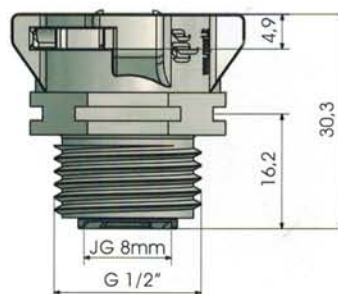

1/2" M OUT

Misure in millimetri - Dimensions in millimeters

3/4" M IN

3/4" M OUT

Misure in millimetri - Dimensions in millimeters

Serie R - Universale - Connessioni

R Series - Universal - Connections

3/4" F IN

3/4" F OUT

Misure in millimetri - Dimensions in millimeters

JG 8 mm IN

JG 8 mm OUT

Misure in millimetri - Dimensions in millimeters

Serie R - Universale - Connessioni

R Series - Universal - Connections

JG 10 mm IN

JG 10 mm OUT

Misure in millimetri - Dimensions in millimeters

PG 10 mm IN

PG 10 mm OUT

Misure in millimetri - Dimensions in millimeters

Serie R - Universale - Connesioni

R Series - Universal - Connections

PG 16 mm IN

PG 16 mm OUT

Misure in millimetri - Dimensions in millimeters

Raccordo a T

T-fitting

Raccordo a L

L-fitting

Misure in millimetri - Dimensions in millimeters