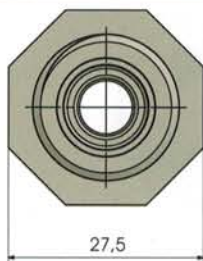

Tappo OUT

Cap OUT

Misure in millimetri - Dimensions in millimeters

Esempio di connessioni assemblate

Example of fittings assembled

Serie R - Universale - Connessioni

R Series - Universal - Connections

1/2" M IN

1/2" M OUT

Misure in millimetri - Dimensions in millimeters

3/4" M IN

3/4" M OUT

Misure in millimetri - Dimensions in millimeters

Serie R - Universale - Connessioni

R Series - Universal - Connections

3/4" F IN

3/4" F OUT

Misure in millimetri - Dimensions in millimeters

JG 8 mm IN

JG 8 mm OUT

Misure in millimetri - Dimensions in millimeters

Serie R - Universale - Connessioni

R Series - Universal - Connections

JG 10 mm IN

JG 10 mm OUT

Misure in millimetri - Dimensions in millimeters

PG 10 mm IN

PG 10 mm OUT

Misure in millimetri - Dimensions in millimeters

Serie R - Universale - Connesioni

R Series - Universal - Connections

PG 16 mm IN