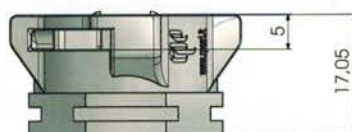

Tappo OUT

Cap OUT

Misure in millimetri - Dimensions in millimeters

Esempio di connessioni assemblate

Example of fittings assembled

Serie R - Universale - Connessioni

R Series - Universal - Connections

1/2" M IN

1/2" M OUT

Misure in millimetri - Dimensions in millimeters

3/4" M IN

3/4" M OUT

Misure in millimetri - Dimensions in millimeters

Serie R - Universale - Connessioni

R Series - Universal - Connections

3/4" F IN

3/4" F OUT

Misure in millimetri - Dimensions in millimeters

JG 8 mm IN

JG 8 mm OUT

Misure in millimetri - Dimensions in millimeters

Serie R - Universale - Connessioni

R Series - Universal - Connections

JG 10 mm IN