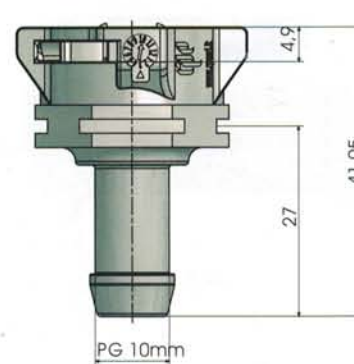

1/2" M OUT

Misure in millimetri - Dimensions in millimeters

3/4" M IN

3/4" M OUT

Misure in millimetri - Dimensions in millimeters

Serie R - Universale - Connessioni

R Series - Universal - Connections

3/4" F IN

3/4" F OUT

Misure in millimetri - Dimensions in millimeters

JG 8 mm IN

JG 8 mm OUT

Misure in millimetri - Dimensions in millimeters

Serie R - Universale - Connessioni

R Series - Universal - Connections

JG 10 mm IN

JG 10 mm OUT

Misure in millimetri - Dimensions in millimeters

PG 10 mm IN

PG 10 mm OUT

Misure in millimetri - Dimensions in millimeters

Serie R - Universale - Connesioni

R Series - Universal - Connections

PG 16 mm IN

PG 16 mm OUT

Misure in millimetri - Dimensions in millimeters

Raccordo a T

T-fitting

Raccordo a L

L-fitting

Misure in millimetri - Dimensions in millimeters