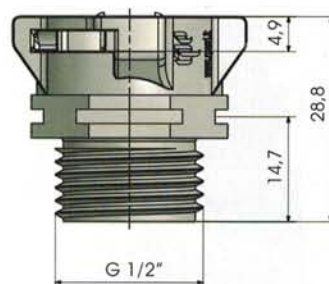

Tappo OUT

Cap OUT

Misure in millimetri - Dimensions in millimeters

Esempio di connessioni assemblate

Example of fittings assembled

Serie R - Universale - Connessioni

R Series - Universal - Connections

1/2" M IN

1/2" M OUT

Misure in millimetri - Dimensions in millimeters

3/4" M IN

3/4" M OUT

Misure in millimetri - Dimensions in millimeters

Serie R - Universale - Connessioni

R Series - Universal - Connections

3/4" F IN

3/4" F OUT

Misure in millimetri - Dimensions in millimeters

JG 8 mm IN

JG 8 mm OUT

Misure in millimetri - Dimensions in millimeters

Serie R - Universale - Connessioni

R Series - Universal - Connections

JG 10 mm IN

PG 16 mm OUT

Misure in millimetri - Dimensions in millimeters

Raccordo a T

T-fitting

Raccordo a L

L-fitting

Misure in millimetri - Dimensions in millimeters