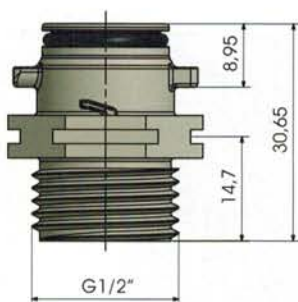

Tappo OUT

Cap OUT

Misure in millimetri - Dimensions in millimeters

Esempio di connessioni assemblate

Example of fittings assembled

Serie R - Universale - Connessioni

R Series - Universal - Connections

1/2" M IN

1/2" M OUT

Misure in millimetri - Dimensions in millimeters

3/4" M IN

3/4" M OUT

Misure in millimetri - Dimensions in millimeters

Serie R - Universale - Connessioni

R Series - Universal - Connections

3/4" F IN

3/4" F OUT

Misure in millimetri - Dimensions in millimeters

JG 8 mm IN

JG 8 mm OUT

Misure in millimetri - Dimensions in millimeters

Serie R - Universale - Connessioni

R Series - Universal - Connections

JG 10 mm IN

PG 16 mm OUT

Misure in millimetri - Dimensions in millimeters

Raccordo a T

T-fitting

Raccordo a L

L-fitting

Misure in millimetri - Dimensions in millimeters