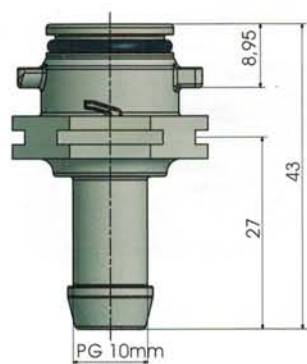

1/2" M OUT

Misure in millimetri - Dimensions in millimeters

3/4" M IN

3/4" M OUT

Misure in millimetri - Dimensions in millimeters

Serie R - Universale - Connessioni

R Series - Universal - Connections

3/4" F IN

3/4" F OUT

Misure in millimetri - Dimensions in millimeters

JG 8 mm IN

JG 8 mm OUT

Misure in millimetri - Dimensions in millimeters

Serie R - Universale - Connessioni

R Series - Universal - Connections

JG 10 mm IN

JG 10 mm OUT

Misure in millimetri - Dimensions in millimeters

PG 10 mm IN

PG 10 mm OUT

Misure in millimetri - Dimensions in millimeters

Serie R - Universale - Connesioni

R Series - Universal - Connections

PG 16 mm IN

PG 16 mm OUT

Misure in millimetri - Dimensions in millimeters

Raccordo a T

T-fitting

Raccordo a L

L-fitting

Misure in millimetri - Dimensions in millimeters