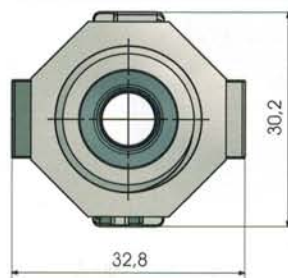

1/2" M OUT

Misure in millimetri - Dimensions in millimeters

3/4" M IN

3/4" M OUT

Misure in millimetri - Dimensions in millimeters

Serie R - Universale - Connessioni

R Series - Universal - Connections

3/4" F IN

3/4" F OUT

Misure in millimetri - Dimensions in millimeters

JG 8 mm IN

JG 8 mm OUT

Misure in millimetri - Dimensions in millimeters

Serie R - Universale - Connessioni

R Series - Universal - Connections

JG 10 mm IN

JG 10 mm OUT

Misure in millimetri - Dimensions in millimeters

PG 10 mm IN

PG 10 mm OUT

Misure in millimetri - Dimensions in millimeters

Serie R - Universale - Connesioni

R Series - Universal - Connections

PG 16 mm IN

PG 16 mm OUT

Misure in millimetri - Dimensions in millimeters

Raccordo a T

T-fitting

Raccordo a L

L-fitting

Misure in millimetri - Dimensions in millimeters