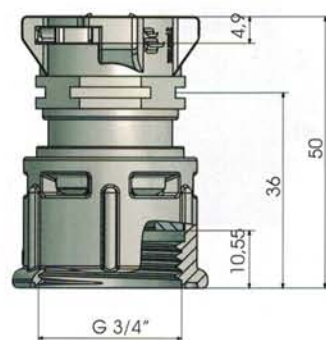

Tappo OUT

Cap OUT

Misure in millimetri - Dimensions in millimeters

Esempio di connessioni assemblate

Example of fittings assembled

Serie R - Universale - Connessioni

R Series - Universal - Connections

1/2" M IN

1/2" M OUT

Misure in millimetri - Dimensions in millimeters

3/4" M IN

3/4" M OUT

Misure in millimetri - Dimensions in millimeters

Serie R - Universale - Connessioni

R Series - Universal - Connections

3/4" F IN

3/4" F OUT

Misure in millimetri - Dimensions in millimeters

JG 8 mm IN

JG 8 mm OUT

Misure in millimetri - Dimensions in millimeters

Serie R - Universale - Connessioni

R Series - Universal - Connections

JG 10 mm IN

JG 10 mm OUT

Misure in millimetri - Dimensions in millimeters

PG 10 mm IN

PG 10 mm OUT

Misure in millimetri - Dimensions in millimeters

Serie R - Universale - Connesioni

R Series - Universal - Connections

PG 16 mm IN