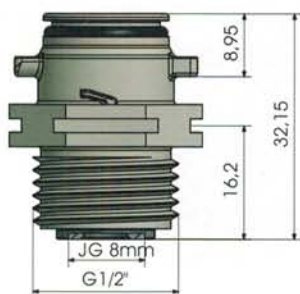

Tappo OUT

Cap OUT

Misure in millimetri - Dimensions in millimeters

Esempio di connessioni assemblate

Example of fittings assembled

Serie R - Universale - Connessioni

R Series - Universal - Connections

1/2" M IN

1/2" M OUT

Misure in millimetri - Dimensions in millimeters

3/4" M IN

3/4" M OUT

Misure in millimetri - Dimensions in millimeters

Serie R - Universale - Connessioni

R Series - Universal - Connections

3/4" F IN

3/4" F OUT

Misure in millimetri - Dimensions in millimeters

JG 8 mm IN

JG 8 mm OUT

Misure in millimetri - Dimensions in millimeters

Serie R - Universale - Connessioni

R Series - Universal - Connections

JG 10 mm IN

JG 10 mm OUT

Misure in millimetri - Dimensions in millimeters

PG 10 mm IN

PG 10 mm OUT

Misure in millimetri - Dimensions in millimeters

Serie R - Universale - Connesioni

R Series - Universal - Connections

PG 16 mm IN