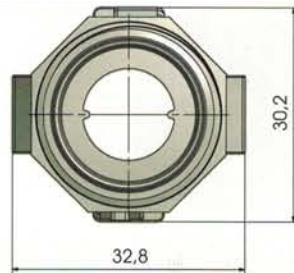

Tappo OUT

Cap OUT

Misure in millimetri - Dimensions in millimeters

Esempio di connessioni assemblate

Example of fittings assembled

Serie R - Universale - Connessioni

R Series - Universal - Connections

1/2" M IN

1/2" M OUT

Misure in millimetri - Dimensions in millimeters

3/4" M IN

3/4" M OUT

Misure in millimetri - Dimensions in millimeters

Serie R - Universale - Connessioni

R Series - Universal - Connections

3/4" F IN

3/4" F OUT

Misure in millimetri - Dimensions in millimeters

JG 8 mm IN

JG 8 mm OUT

Misure in millimetri - Dimensions in millimeters

Serie R - Universale - Connessioni

R Series - Universal - Connections

JG 10 mm IN

JG 10 mm OUT

Misure in millimetri - Dimensions in millimeters

PG 10 mm IN

PG 10 mm OUT

Misure in millimetri - Dimensions in millimeters

Serie R - Universale - Connesioni

R Series - Universal - Connections

PG 16 mm IN