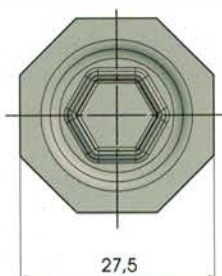

Serie R - Universale - Connessioni

R Series - Universal - Connections

Magnetventile
Druckschalter
Aquaristik
CO2 Technik

24 Stunden für Sie da www.us-aquaristikshop.com
www.magnetventile-shop.de

Tappo IN

Cap IN

Tappo OUT

Cap OUT

Misure in millimetri - Dimensions in millimeters

Esempio di connessioni assemblate

Example of fittings assembled

Serie R - Universale - Connessioni

R Series - Universal - Connections

1/2" M IN

1/2" M OUT

Misure in millimetri - Dimensions in millimeters

3/4" M IN

3/4" M OUT

Misure in millimetri - Dimensions in millimeters

Serie R - Universale - Connessioni

R Series - Universal - Connections

3/4" F IN

3/4" F OUT

Misure in millimetri - Dimensions in millimeters

JG 8 mm IN

JG 8 mm OUT

Misure in millimetri - Dimensions in millimeters

Serie R - Universale - Connessioni

R Series - Universal - Connections

JG 10 mm IN