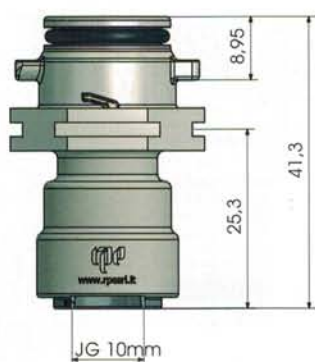

1/2" M OUT

Misure in millimetri - Dimensions in millimeters

3/4" M IN

3/4" M OUT

Misure in millimetri - Dimensions in millimeters

Serie R - Universale - Connessioni

R Series - Universal - Connections

3/4" F IN

3/4" F OUT

Misure in millimetri - Dimensions in millimeters

JG 8 mm IN

JG 8 mm OUT

Misure in millimetri - Dimensions in millimeters

Serie R - Universale - Connessioni

R Series - Universal - Connections

JG 10 mm IN

JG 10 mm OUT

Misure in millimetri - Dimensions in millimeters

PG 10 mm IN

PG 10 mm OUT

Misure in millimetri - Dimensions in millimeters

Serie R - Universale - Connesioni

R Series - Universal - Connections

PG 16 mm IN

PG 16 mm OUT

Misure in millimetri - Dimensions in millimeters

Raccordo a T

T-fitting

Raccordo a L

L-fitting

Misure in millimetri - Dimensions in millimeters