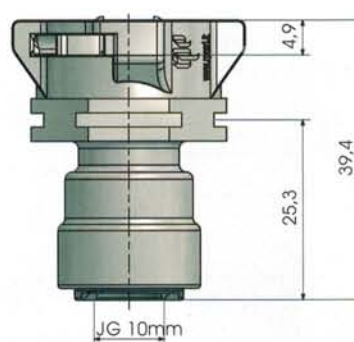

1/2" M OUT

Misure in millimetri - Dimensions in millimeters

3/4" M IN

3/4" M OUT

Misure in millimetri - Dimensions in millimeters

Serie R - Universale - Connessioni

R Series - Universal - Connections

3/4" F IN

3/4" F OUT

Misure in millimetri - Dimensions in millimeters

JG 8 mm IN

JG 8 mm OUT

Misure in millimetri - Dimensions in millimeters

Serie R - Universale - Connessioni

R Series - Universal - Connections

JG 10 mm IN

JG 10 mm OUT

Misure in millimetri - Dimensions in millimeters

PG 10 mm IN

PG 10 mm OUT

Misure in millimetri - Dimensions in millimeters

Serie R - Universale - Connesioni

R Series - Universal - Connections

PG 16 mm IN

PG 16 mm OUT

Misure in millimetri - Dimensions in millimeters

Raccordo a T

T-fitting

Raccordo a L

L-fitting

Misure in millimetri - Dimensions in millimeters