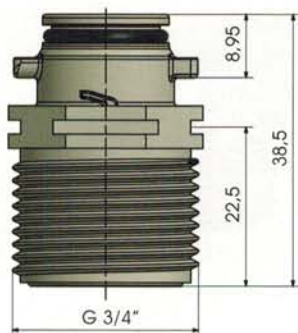

Tappo OUT

Cap OUT

Misure in millimetri - Dimensions in millimeters

Esempio di connessioni assemblate

Example of fittings assembled

Serie R - Universale - Connessioni

R Series - Universal - Connections

1/2" M IN

1/2" M OUT

Misure in millimetri - Dimensions in millimeters

3/4" M IN

3/4" M OUT

Misure in millimetri - Dimensions in millimeters

Serie R - Universale - Connessioni

R Series - Universal - Connections

3/4" F IN

3/4" F OUT

Misure in millimetri - Dimensions in millimeters

JG 8 mm IN

JG 8 mm OUT

Misure in millimetri - Dimensions in millimeters

Serie R - Universale - Connessioni

R Series - Universal - Connections

JG 10 mm IN

PG 16 mm OUT

Misure in millimetri - Dimensions in millimeters

Raccordo a T

T-fitting

Raccordo a L

L-fitting

Misure in millimetri - Dimensions in millimeters