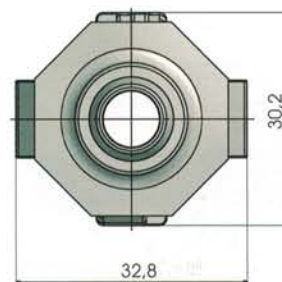

1/2" M OUT

Misure in millimetri - Dimensions in millimeters

3/4" M IN

3/4" M OUT

Misure in millimetri - Dimensions in millimeters

Serie R - Universale - Connessioni

R Series - Universal - Connections

3/4" F IN

3/4" F OUT

Misure in millimetri - Dimensions in millimeters

JG 8 mm IN

JG 8 mm OUT

Misure in millimetri - Dimensions in millimeters

Serie R - Universale - Connessioni

R Series - Universal - Connections

JG 10 mm IN

JG 10 mm OUT

Misure in millimetri - Dimensions in millimeters

PG 10 mm IN

PG 10 mm OUT

Misure in millimetri - Dimensions in millimeters

Serie R - Universale - Connesioni

R Series - Universal - Connections

PG 16 mm IN

PG 16 mm OUT

Misure in millimetri - Dimensions in millimeters

Raccordo a T

T-fitting

Raccordo a L

L-fitting

Misure in millimetri - Dimensions in millimeters