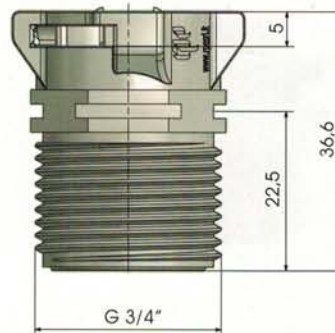

Tappo OUT

Cap OUT

Misure in millimetri - Dimensions in millimeters

Esempio di connessioni assemblate

Example of fittings assembled

Serie R - Universale - Connessioni

R Series - Universal - Connections

1/2" M IN

1/2" M OUT

Misure in millimetri - Dimensions in millimeters

3/4" M IN

3/4" M OUT

Misure in millimetri - Dimensions in millimeters

Serie R - Universale - Connessioni

R Series - Universal - Connections

3/4" F IN

3/4" F OUT

Misure in millimetri - Dimensions in millimeters

JG 8 mm IN

JG 8 mm OUT

Misure in millimetri - Dimensions in millimeters

Serie R - Universale - Connessioni

R Series - Universal - Connections

JG 10 mm IN

JG 10 mm OUT

Misure in millimetri - Dimensions in millimeters

PG 10 mm IN

PG 10 mm OUT

Misure in millimetri - Dimensions in millimeters

Serie R - Universale - Connesioni

R Series - Universal - Connections

PG 16 mm IN