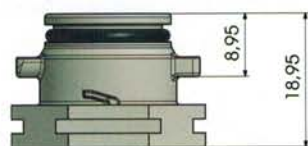

Serie R - Universale - Connessioni

R Series - Universal - Connections

Magnetventile
Druckschalter
Aquaristik
CO2 Technik

24 Stunden für Sie da www.us-aquaristikshop.com
www.magnetventile-shop.de

Tappo IN

Cap IN

Tappo OUT

Cap OUT

Misure in millimetri - Dimensions in millimeters

Esempio di connessioni assemblate

Example of fittings assembled

Serie R - Universale - Connessioni

R Series - Universal - Connections

1/2" M IN

1/2" M OUT

Misure in millimetri - Dimensions in millimeters

3/4" M IN

3/4" M OUT

Misure in millimetri - Dimensions in millimeters

Serie R - Universale - Connessioni

R Series - Universal - Connections

3/4" F IN

3/4" F OUT

Misure in millimetri - Dimensions in millimeters

JG 8 mm IN

JG 8 mm OUT

Misure in millimetri - Dimensions in millimeters

Serie R - Universale - Connessioni

R Series - Universal - Connections

JG 10 mm IN