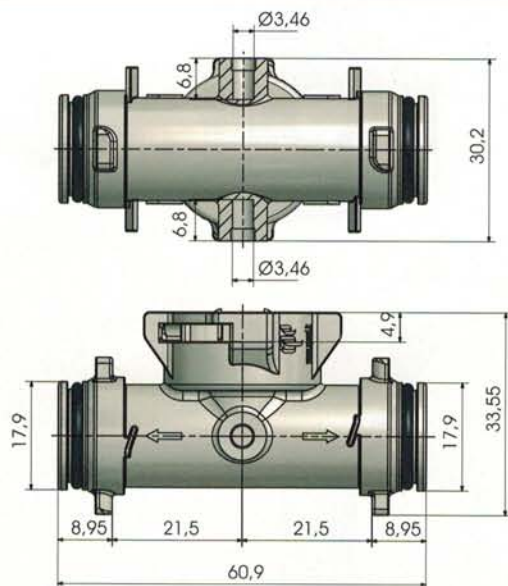

1/2" M OUT

Misure in millimetri - Dimensions in millimeters

3/4" M IN

3/4" M OUT

Misure in millimetri - Dimensions in millimeters

Serie R - Universale - Connessioni

R Series - Universal - Connections

3/4" F IN

3/4" F OUT

Misure in millimetri - Dimensions in millimeters

JG 8 mm IN

JG 8 mm OUT

Misure in millimetri - Dimensions in millimeters

Serie R - Universale - Connessioni

R Series - Universal - Connections

JG 10 mm IN

JG 10 mm OUT

Misure in millimetri - Dimensions in millimeters

PG 10 mm IN

PG 10 mm OUT

Misure in millimetri - Dimensions in millimeters

Serie R - Universale - Connesioni

R Series - Universal - Connections

PG 16 mm IN

PG 16 mm OUT

Misure in millimetri - Dimensions in millimeters

Raccordo a T

T-fitting

Raccordo a L

L-fitting

Misure in millimetri - Dimensions in millimeters