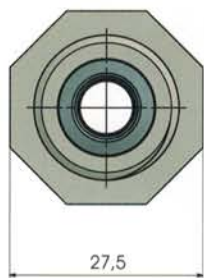

Tappo OUT

Cap OUT

Misure in millimetri - Dimensions in millimeters

Esempio di connessioni assemblate

Example of fittings assembled

Serie R - Universale - Connessioni

R Series - Universal - Connections

1/2" M IN

1/2" M OUT

Misure in millimetri - Dimensions in millimeters

3/4" M IN

3/4" M OUT

Misure in millimetri - Dimensions in millimeters

Serie R - Universale - Connessioni

R Series - Universal - Connections

3/4" F IN

3/4" F OUT

Misure in millimetri - Dimensions in millimeters

JG 8 mm IN

JG 8 mm OUT

Misure in millimetri - Dimensions in millimeters

Serie R - Universale - Connessioni

R Series - Universal - Connections

JG 10 mm IN

JG 10 mm OUT

Misure in millimetri - Dimensions in millimeters

PG 10 mm IN

PG 10 mm OUT

Misure in millimetri - Dimensions in millimeters

Serie R - Universale - Connesioni

R Series - Universal - Connections

PG 16 mm IN