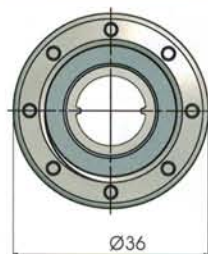

Tappo OUT

Cap OUT

Misure in millimetri - Dimensions in millimeters

Esempio di connessioni assemblate

Example of fittings assembled

Serie R - Universale - Connessioni

R Series - Universal - Connections

1/2" M IN

1/2" M OUT

Misure in millimetri - Dimensions in millimeters

3/4" M IN

3/4" M OUT

Misure in millimetri - Dimensions in millimeters

Serie R - Universale - Connessioni

R Series - Universal - Connections

3/4" F IN

3/4" F OUT

Misure in millimetri - Dimensions in millimeters

JG 8 mm IN

JG 8 mm OUT

Misure in millimetri - Dimensions in millimeters

Serie R - Universale - Connessioni

R Series - Universal - Connections

JG 10 mm IN

JG 10 mm OUT

Misure in millimetri - Dimensions in millimeters

PG 10 mm IN

PG 10 mm OUT

Misure in millimetri - Dimensions in millimeters

Serie R - Universale - Connesioni

R Series - Universal - Connections

PG 16 mm IN