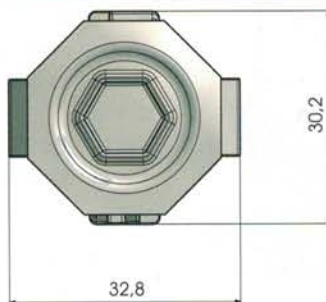

Tappo OUT

Cap OUT

Misure in millimetri - Dimensions in millimeters

Esempio di connessioni assemblate

Example of fittings assembled

Serie R - Universale - Connessioni

R Series - Universal - Connections

1/2" M IN

1/2" M OUT

Misure in millimetri - Dimensions in millimeters

3/4" M IN

3/4" M OUT

Misure in millimetri - Dimensions in millimeters

Serie R - Universale - Connessioni

R Series - Universal - Connections

3/4" F IN

3/4" F OUT

Misure in millimetri - Dimensions in millimeters

JG 8 mm IN

JG 8 mm OUT

Misure in millimetri - Dimensions in millimeters

Serie R - Universale - Connessioni

R Series - Universal - Connections

JG 10 mm IN

PG 16 mm OUT

Misure in millimetri - Dimensions in millimeters

Raccordo a T

T-fitting

Raccordo a L

L-fitting

Misure in millimetri - Dimensions in millimeters