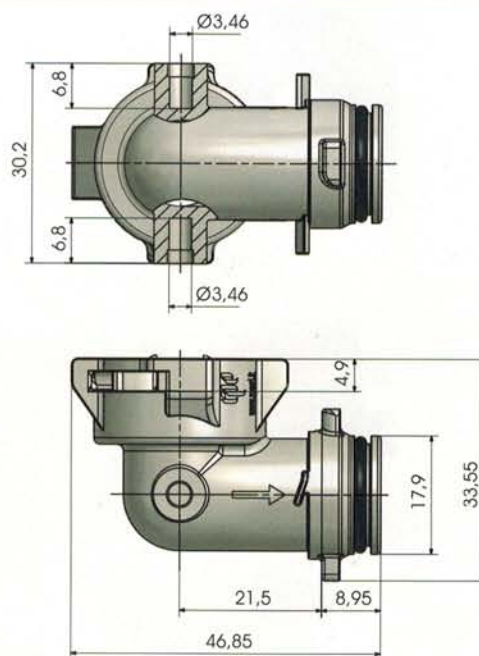

1/2" M OUT

Misure in millimetri - Dimensions in millimeters

3/4" M IN

3/4" M OUT

Misure in millimetri - Dimensions in millimeters

Serie R - Universale - Connessioni

R Series - Universal - Connections

3/4" F IN

3/4" F OUT

Misure in millimetri - Dimensions in millimeters

JG 8 mm IN

JG 8 mm OUT

Misure in millimetri - Dimensions in millimeters

Serie R - Universale - Connessioni

R Series - Universal - Connections

JG 10 mm IN

JG 10 mm OUT

Misure in millimetri - Dimensions in millimeters

PG 10 mm IN

PG 10 mm OUT

Misure in millimetri - Dimensions in millimeters

Serie R - Universale - Connesioni

R Series - Universal - Connections

PG 16 mm IN

PG 16 mm OUT

Misure in millimetri - Dimensions in millimeters

Raccordo a T

T-fitting

Raccordo a L

L-fitting

Misure in millimetri - Dimensions in millimeters