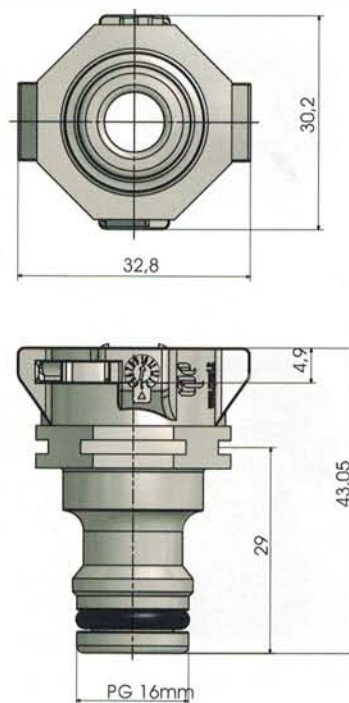

1/2" M OUT

Misure in millimetri - Dimensions in millimeters

3/4" M IN

3/4" M OUT

Misure in millimetri - Dimensions in millimeters

Serie R - Universale - Connessioni

R Series - Universal - Connections

3/4" F IN

3/4" F OUT

Misure in millimetri - Dimensions in millimeters

JG 8 mm IN

JG 8 mm OUT

Misure in millimetri - Dimensions in millimeters

Serie R - Universale - Connessioni

R Series - Universal - Connections

JG 10 mm IN

JG 10 mm OUT

Misure in millimetri - Dimensions in millimeters

PG 10 mm IN

PG 10 mm OUT

Misure in millimetri - Dimensions in millimeters

Serie R - Universale - Connesioni

R Series - Universal - Connections

PG 16 mm IN

PG 16 mm OUT

Misure in millimetri - Dimensions in millimeters

Raccordo a T

T-fitting

Raccordo a L

L-fitting

Misure in millimetri - Dimensions in millimeters