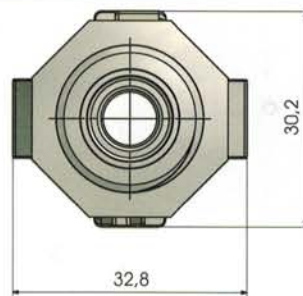

Tappo OUT

Cap OUT

Misure in millimetri - Dimensions in millimeters

Esempio di connessioni assemblate

Example of fittings assembled

Serie R - Universale - Connessioni

R Series - Universal - Connections

1/2" M IN

1/2" M OUT

Misure in millimetri - Dimensions in millimeters

3/4" M IN

3/4" M OUT

Misure in millimetri - Dimensions in millimeters

Serie R - Universale - Connessioni

R Series - Universal - Connections

3/4" F IN

3/4" F OUT

Misure in millimetri - Dimensions in millimeters

JG 8 mm IN

JG 8 mm OUT

Misure in millimetri - Dimensions in millimeters

Serie R - Universale - Connessioni

R Series - Universal - Connections

JG 10 mm IN

PG 16 mm OUT

Misure in millimetri - Dimensions in millimeters

Raccordo a T

T-fitting

Raccordo a L

L-fitting

Misure in millimetri - Dimensions in millimeters