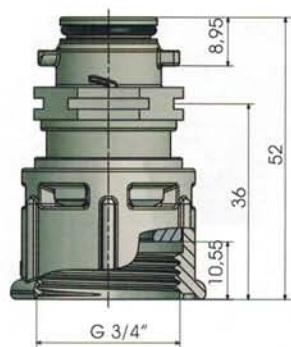

Tappo OUT

Cap OUT

Misure in millimetri - Dimensions in millimeters

Esempio di connessioni assemblate

Example of fittings assembled

Serie R - Universale - Connessioni

R Series - Universal - Connections

1/2" M IN

1/2" M OUT

Misure in millimetri - Dimensions in millimeters

3/4" M IN

3/4" M OUT

Misure in millimetri - Dimensions in millimeters

Serie R - Universale - Connessioni

R Series - Universal - Connections

3/4" F IN

3/4" F OUT

Misure in millimetri - Dimensions in millimeters

JG 8 mm IN

JG 8 mm OUT

Misure in millimetri - Dimensions in millimeters

Serie R - Universale - Connessioni

R Series - Universal - Connections

JG 10 mm IN

PG 16 mm OUT

Misure in millimetri - Dimensions in millimeters

Raccordo a T

T-fitting

Raccordo a L

L-fitting

Misure in millimetri - Dimensions in millimeters